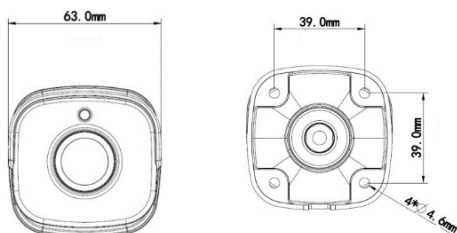

BCS-P-4121R-G-II – dark case

Dimensions

Specification

Model		BCS-P-4121R(-G)-II
Scanning system		Progressive Scan
Sensor		1/2.7" 2 Mpx CMOS
Pixels		1920(H)x1080(V)
Min. illumination		Color: 0.02Lux/F1.8(AGC On) B/W: 0Lux (IR On)
S/N ratio		> 52dB
White balance		(AWB) Auto/Manual
Basic functions	Lens	4mm F1.8 angle of view (H):84.8°
	Backlight compensation	BLC/HLC/DWDR
	Shutter	Auto/Manual (1/6-1/100000s)
	Gain control	(AGC) Auto/Manual - regulation
	Noise Reduction	2D/3D NR - regulation
Additional functions	Motion Detection	On/Off (4 areas, sensitivity, threshold, position, size), grid
	Privacy masking	On/Off (8 areas, position, size)
	Rotation	Mirror, Flip 90°, 180°, 270°
	Focus	Auto
	Day/Night	IR-cut filter with auto switch (ICR)
	IR led distance	Up to 30m
Video functions	Compression	H.265 / H.264 / MJPEG
	Resolution	1080P(1920x1080) / 720P(1280x720) / D1 (720x576) / 2CIF(704x288) / CIF(352x288)
	Main stream	1080P(1~30fps)
	Second stream	1080P/720P/D1/2CIF/CIF(1~30fps)
	Triple stream	D1/2CIF/CIF(1~30fps)
Network	Ethernet	RJ-45 (10M/100M Base-TX)
	Protocols	IPv4, IGMP, ICMP, ARP, TCP, UDP, DHCP, PPPoE, RTP, RTSP, RTCP, DNS, DDNS, NTP, FTP, UPnP, HTTP, HTTPS, SMTP, 802.1x, SNMP, P2P
	Compatibility	ONVIF(Profile S, Profile G), API
	Mobile	android, iOS
	Users	Max 10 logged in
Power supply		12VDC($\pm 25\%$) / POE (802.3af)
Power consumption		<6.4W
Working environment		-35°C ~ +60°C
Weight		0.45kg
Dimensions		157.3mm × 62.4mm × 63mm