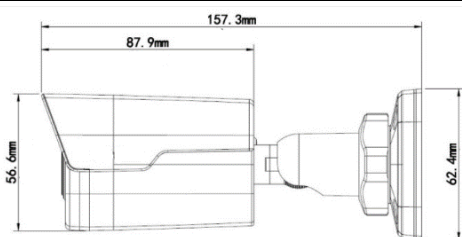

BCS-P-4121R-G-II – dark case

Dimensions

Specification

Model		BCS-P-4121R(-G)-II
Scanning system		Progressive Scan
Sensor		1/2.7" 2 Mpx CMOS
Pixels		1920(H)x1080(V)
Min. illumination		Color: 0.02Lux/F1.8(AGC On) B/W: 0Lux (IR On)
S/N ratio		> 52dB
White balance		(AWB) Auto/Manual
Basic functions	Lens	4mm F1.8 angle of view (H):84.8°
	Backlight compensation	BLC/HLC/DWDR
	Shutter	Auto/Manual (1/6-1/100000s)
	Gain control	(AGC) Auto/Manual - regulation
	Noise Reduction	2D/3D NR - regulation
Additional functions	Motion Detection	On/Off (4 areas, sensitivity, threshold, position, size), grid
	Privacy masking	On/Off (8 areas, position, size)
	Rotation	Mirror, Flip 90°, 180°, 270°
	Focus	Auto
	Day/Night	IR-cut filter with auto switch (ICR)
	IR led distance	Up to 30m
Video functions	Compression	H.265 / H.264 / MJPEG
	Resolution	1080P(1920x1080) / 720P(1280x720) / D1 (720x576) / 2CIF(704x288) / CIF(352x288)
	Main stream	1080P(1~30fps)
	Second stream	1080P/720P/D1/2CIF/CIF(1~30fps)
	Triple stream	D1/2CIF/CIF(1~30fps)
Network	Ethernet	RJ-45 (10M/100M Base-TX)
	Protocols	IPv4, IGMP, ICMP, ARP, TCP, UDP, DHCP, PPPoE, RTP, RTSP, RTCP, DNS, DDNS, NTP, FTP, UPnP, HTTP, HTTPS, SMTP, 802.1x, SNMP, P2P
	Compatibility	ONVIF(Profile S, Profile G), API
	Mobile	android, iOS
	Users	Max 10 logged in
Power supply		12VDC($\pm 25\%$) / POE (802.3af)
Power consumption		<6.4W
Working environment		-35°C ~ +60°C
Weight		0.45kg
Dimensions		157.3mm × 62.4mm × 63mm